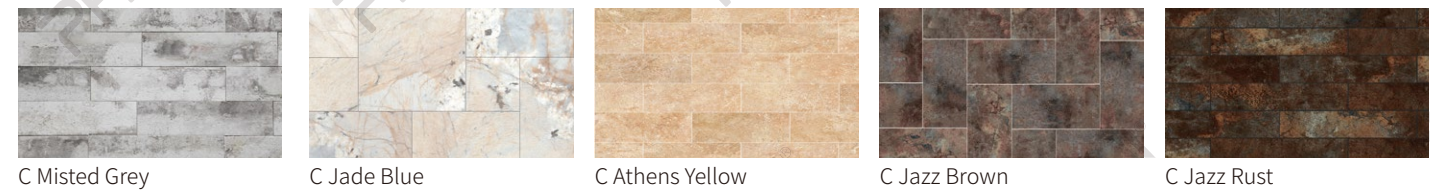

Regular Colors

C Series

Derived from the temple of Corinthian pillars, which resembles its opulence and solemnity, its splendor but not extravagance.

Regular Size

More sizes and colors can be customized