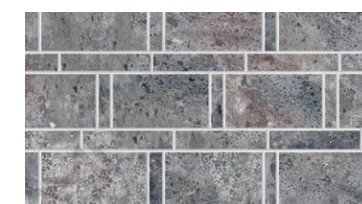

G Inks Grey

G Inks Cyan

G Series

Derived from the Sky Garden in Babylon, the amazing idea is self-contained.

Regular Size

576x136 mm

600x150 mm

600x75 mm