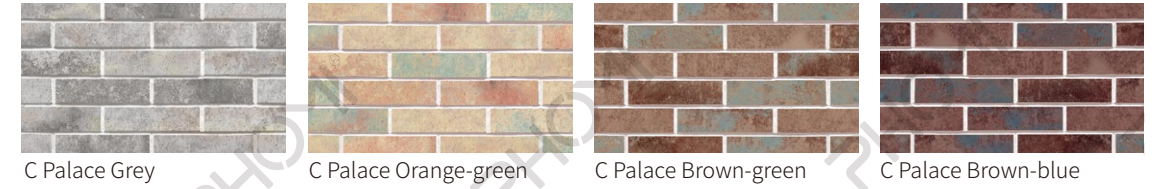

Regular Colors

C Series

Derived from the temple of Corinthian pillars, which resembles its opulence and solemnity, its splendor but not extravagance.

Regular Size

More sizes and colors can be customized