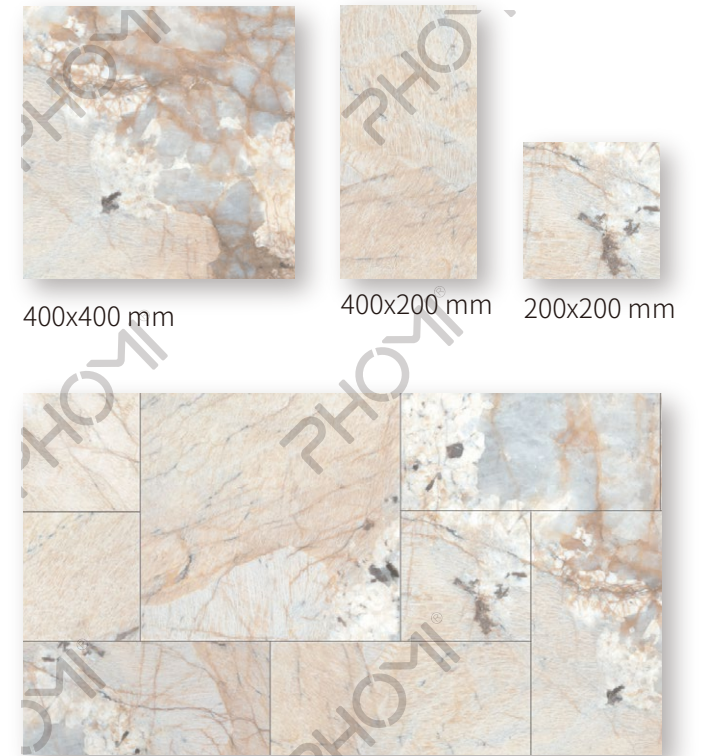

480x120 mm

C Inks Dark Brown

480x120 mm

C Kata Yellow

480x120 mm

C Jazz Rust

600x150 mm

C Jade Blue

400x400 mm

400x200 mm 200x200 mm

C Athens Yellow

300x200 mm

200x200 mm

C Jazz Brown

480x240 mm

C Athens Yellow