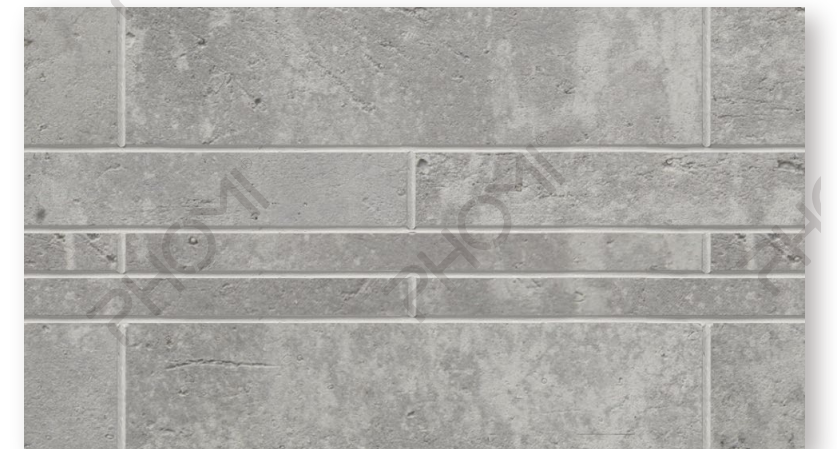

G Idyllic Medium Grey

600x150 mm

600x75 mm

600x37.5 mm