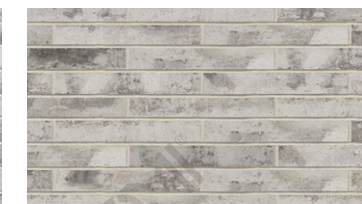

G Misted Grey