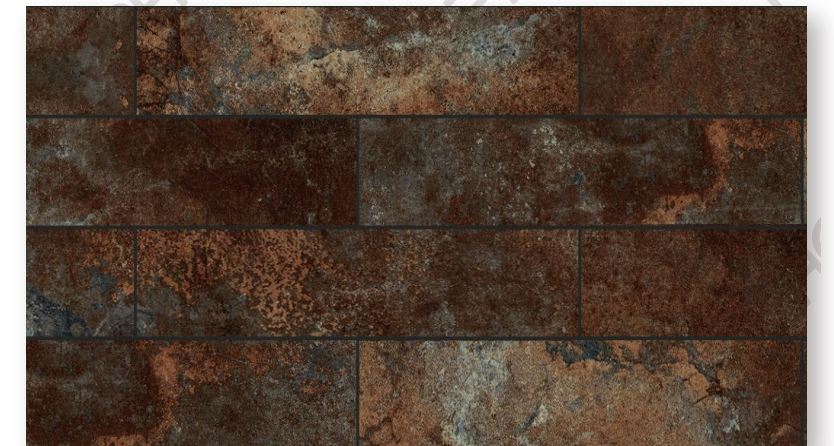

480x120 mm

C Inks Dark Brown

480x120 mm

C Kata Yellow

480x120 mm

C Jazz Rust

600x150 mm

C Jade Blue