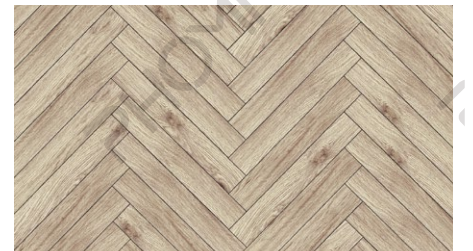

480x120 mm

E Nile Yellow

480x120 mm

Regular Colors

W Yoly Orange

W Yoly Yellow

W Autumn

W Autumn (Herringbone)