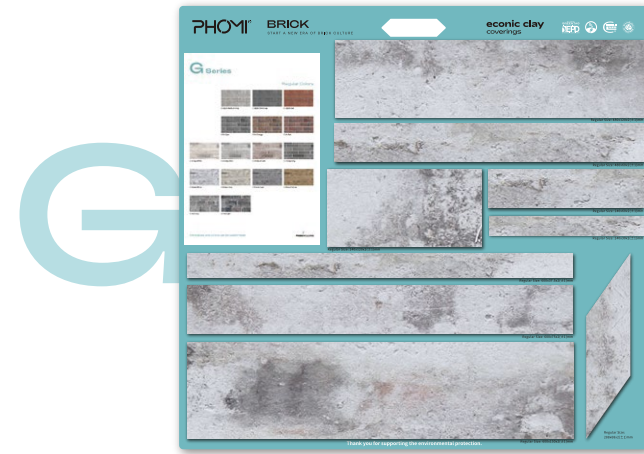

PHOMI BRICK Standard Sample Handheld Board

730x690 mm

G series

Certifications

1. UL: American Conference of Governmental Industrial
2. EU CE certification and Class A fireproof certification
3. Russia (GoST) standard certification
4. Polish Conference of Governmental Industrial
5. TPAT Customs-Trade Partnership
6. 2014/90/EU MED 96/98/ECe 2014/
7. Czech Republic fire safety A Class
8. Russia fire safety A Class
9. Malaysia fire safety A class
10. Singapore Greenable Green certification
11. Korea Green Building Material certification
12. UNIEN ISO 14021: Products contain at least 40 percent recyclable material before consumption
13. China certification and Class A fireproof certification
14. UNIEN ISO9001 National Quality Management System certification
15. China National Safety Standardization Production Certificate
16. China National Occupational Safety and Health Management System Administration
17. CCEP(China Certification for Environmental Products)
18. China 3-star Greenable Green certification

UL GREENGUARD

Singapore Green Label

CE certification

US Patent

EU Patent

China Invention Patent

National Torch Program

Certification No. 024-013-2219

Certification No. QMC/CN/135158-C

Certification No. US 8505840 B2 US 10155694 B2

Certification No. 2157139

Patent No. ZL 2017 1 0432380.X

Patent No. 2008GH31459