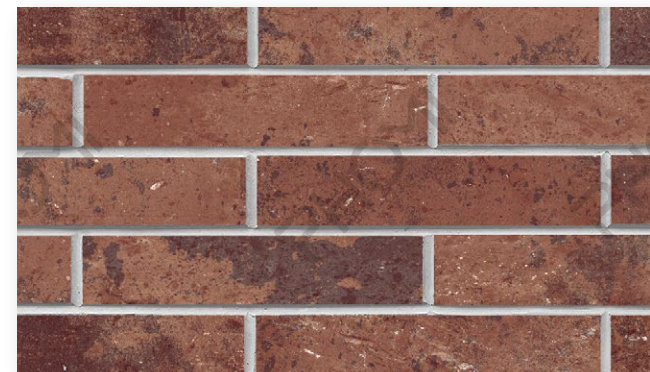

C Inks Grey

480x120 mm

C Inks Red

480x120 mm