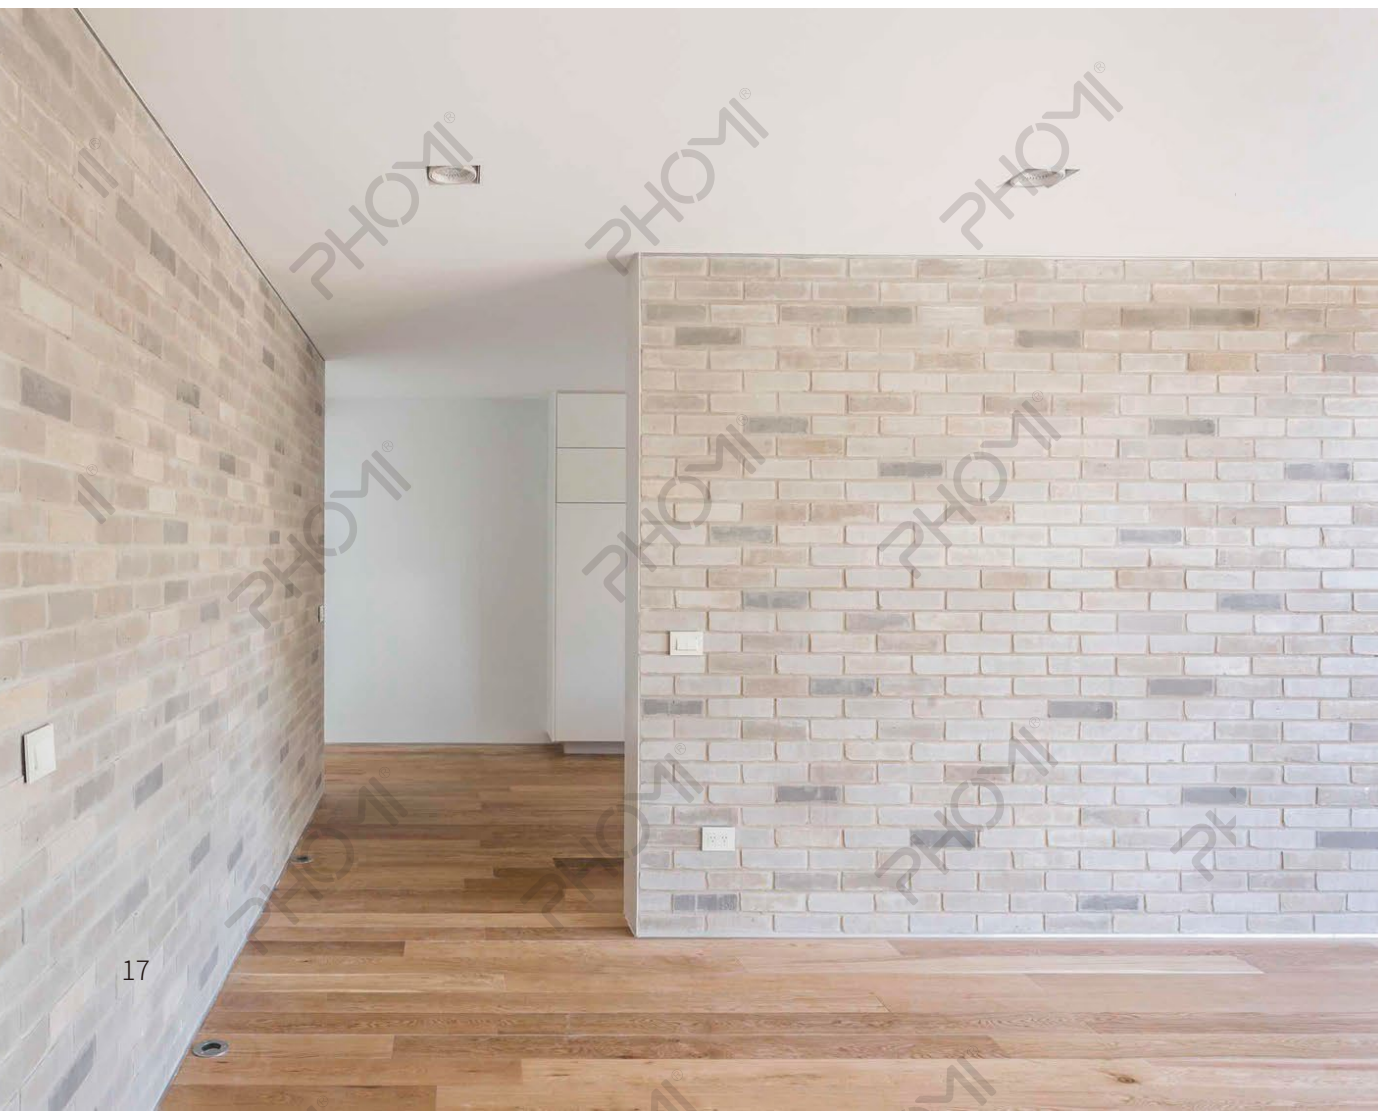

G Snowy White

480x120 mm