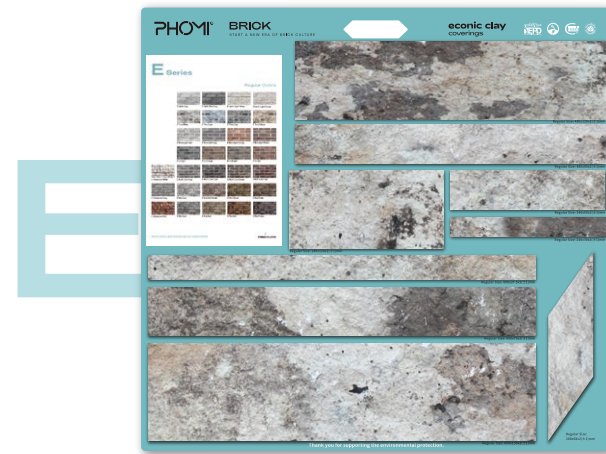

PHOMI BRICK Standard Sample Handheld Board

730x690 mm

E series

Certifications

1. UL: American Conference of Governmental Industrial
2. EU CE certification and Class A fireproof certification
3. Russia (GoST) standard certification
4. Polish Conference of Governmental Industrial
5. TPAT Customs-Trade Partnership
6. 2014/90/EU MED 96/98/ECe 2014/
7. Czech Republic fire safety A Class
8. Russia fire safety A Class
9. Malaysia fire safety A class
10. Singapore Greenable Green certification
11. Korea Green Building Material certification
12. UNIEN ISO 14021: Products contain at least 40 percent recyclable material before consumption
13. China certification and Class A fireproof certification
14. UNIEN ISO9001 National Quality Management System certification
15. China National Safety Standardization Production Certificate
16. China National Occupational Safety and Health Management System Administration
17. CCEP(China Certification for Environmental Products)
18. China 3-star Greenable Green certification

UL GREENGUARD

Singapore Green Label

CE certification

US Patent

EU Patent

China Invention Patent

National Torch Program

Certification No. 024-013-2219

Certification No. QMC/CN/135158-C

Certification No. US 8505840 B2 US 10155694 B2

Certification No. 2157139

Patent No. ZL 2017 1 0432380.X

Patent No. 2008GH31459