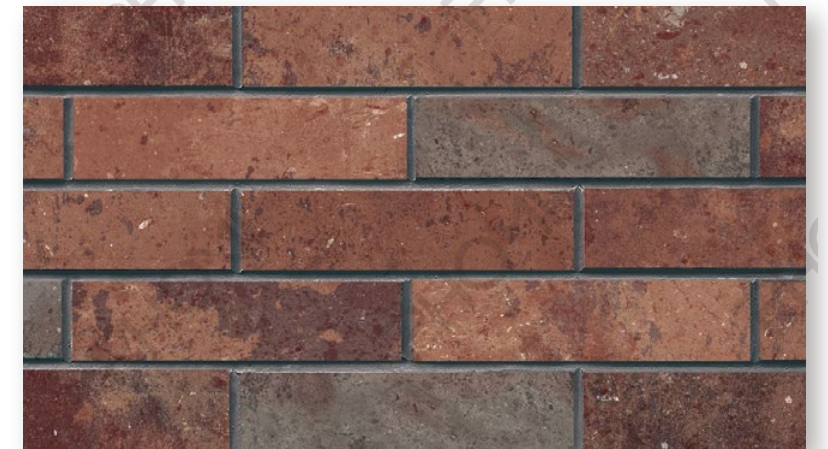

A Idyllic Yellow

480x120 mm

A Idyllic Orange

240x60 mm

A Idyllic Burgundy

240x60 mm

A Knight Red

480x120 mm

A Idyllic Brown

480x60 mm

A Idyllic Red

240x120 mm

A Idyllic Grayish Yellow

400x300 mm

480x120 mm

A British Yellow