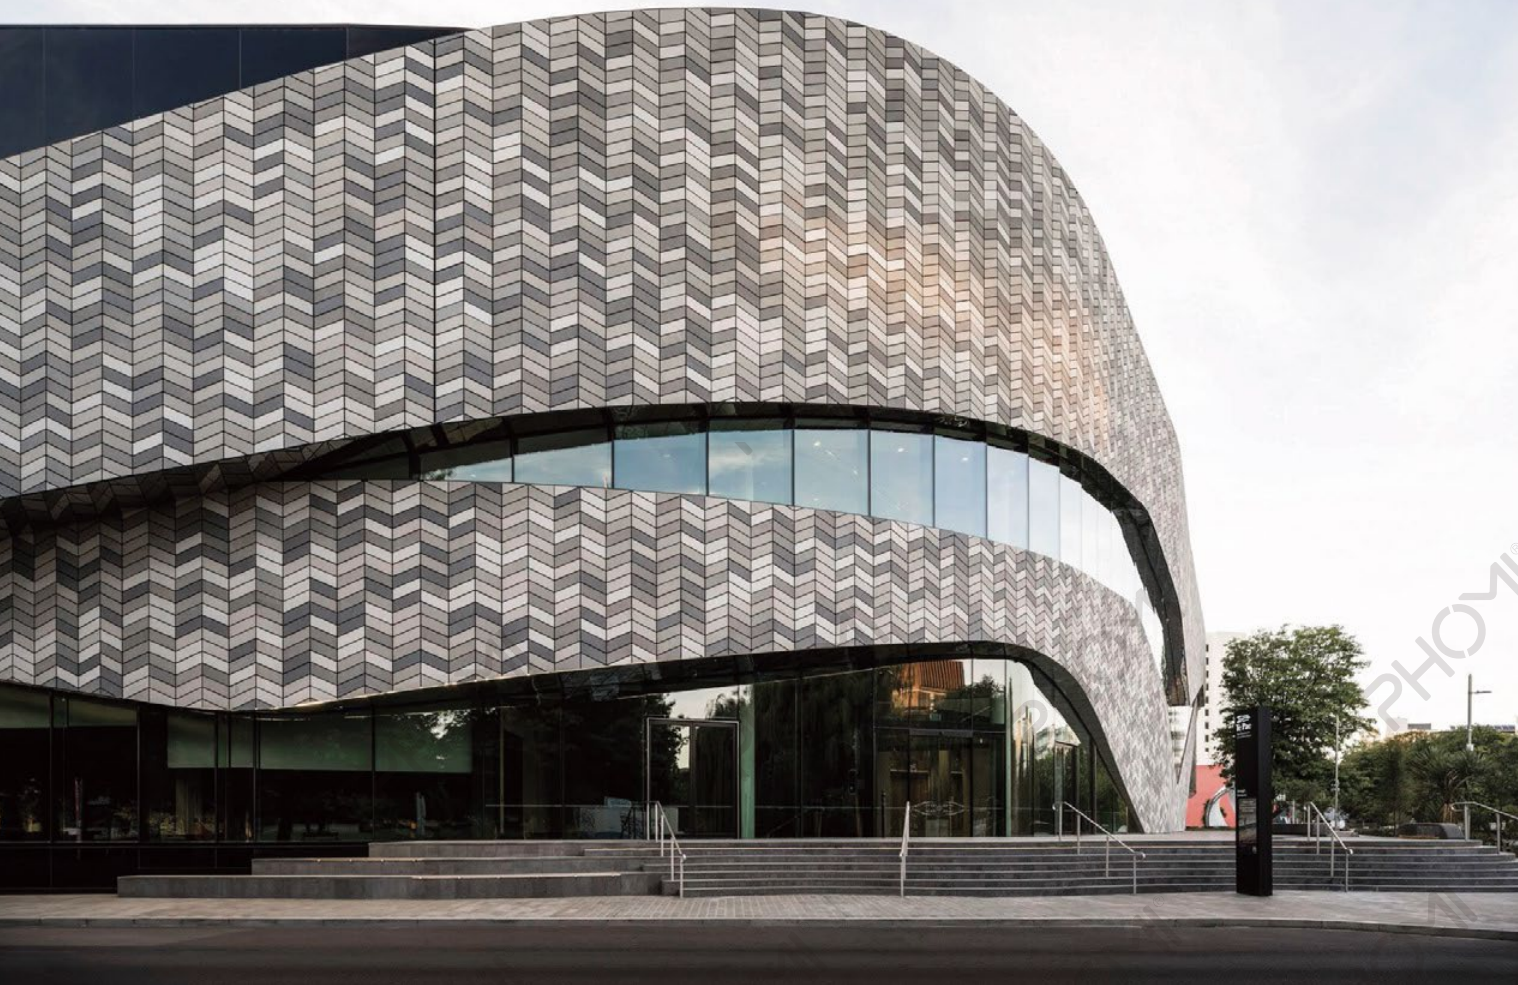

G Silver Scales Grey

600x150 mm