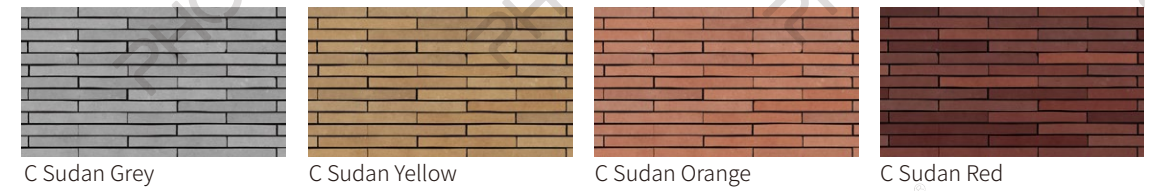

Regular Colors

C Series

Derived from the temple of Corinthian pillars, which resembles its opulence and solemnity, its splendor but not extravagance.

Regular Size

More sizes and colors can be customized