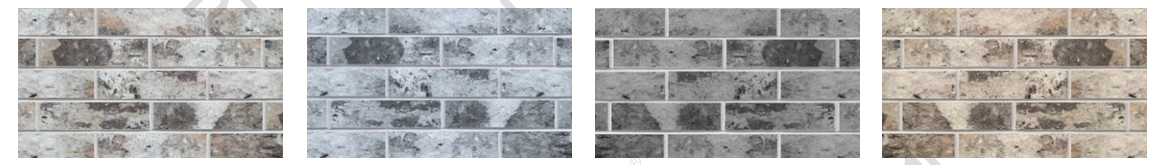

E Time White

E Time Cyan

E Time Grey

E Time Yellow